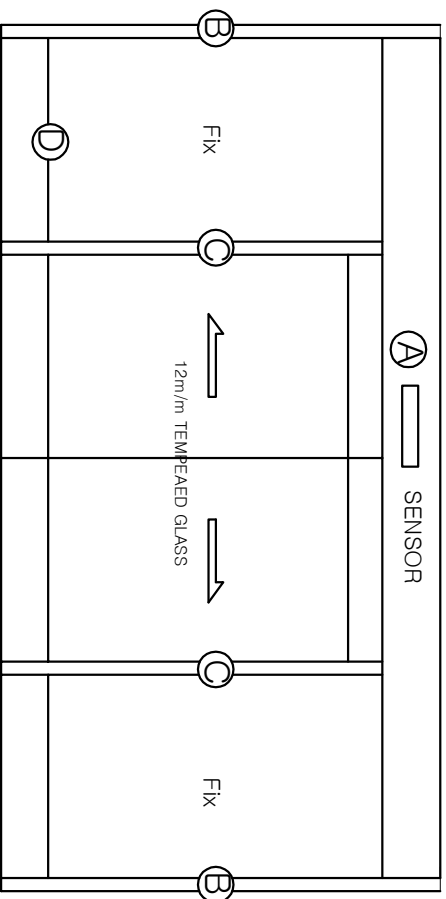

Architectural Plan(Double door set-up diagram)

PROJECT TITLE

AUTOMATIC DOOR

Special note

DATE	Approval
Etc.	Electricity
Approval	
Design test	
Design	
Drawn	
Date of Preparation	
DATE	
SCALE	
Name of drawings	
Double door set-up diagram	
Class Number	
Drawing Number	
Woonsung Auto Door Co.,Ltd.	
As 86 (Seongsu-dong 2-gil)	
Seongdong-gu, Seoul, Korea	
TEL : 82-2-2205-1010	
FAX : 82-2-2205-1020	