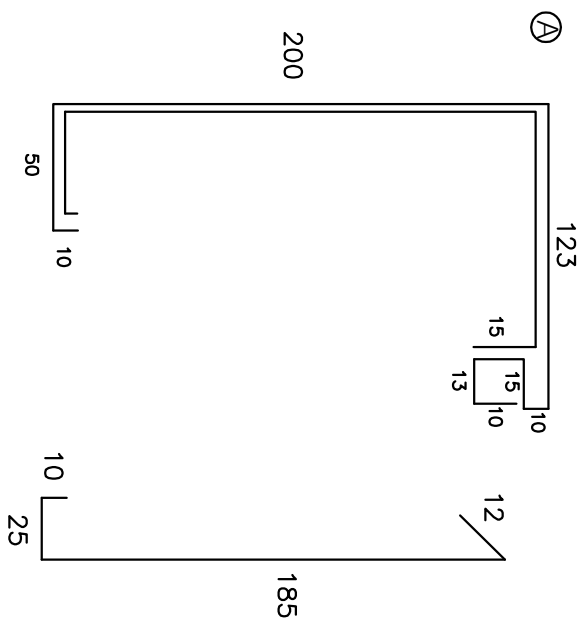

Architectural Plan(Double door set-up diagram)

PROJECT TITLE

AUTOMATIC DOOR

Special note

DATE	Approval
Etc.	Electricity
Approval	
Design test	
Design	
Drawn	
Date of Preparation	
DATE	
SCALE	
Name of drawings	
Double door set-up diagram	
Class Number	
Drawing Number	
Woonsung Auto Door Co.,Ltd.	
As 86 (Seongsu-dong 2-gil)	
Seongdong-gu, Seoul, Korea	
TEL : 82-2-2205-1010	
FAX : 82-2-2205-1020	